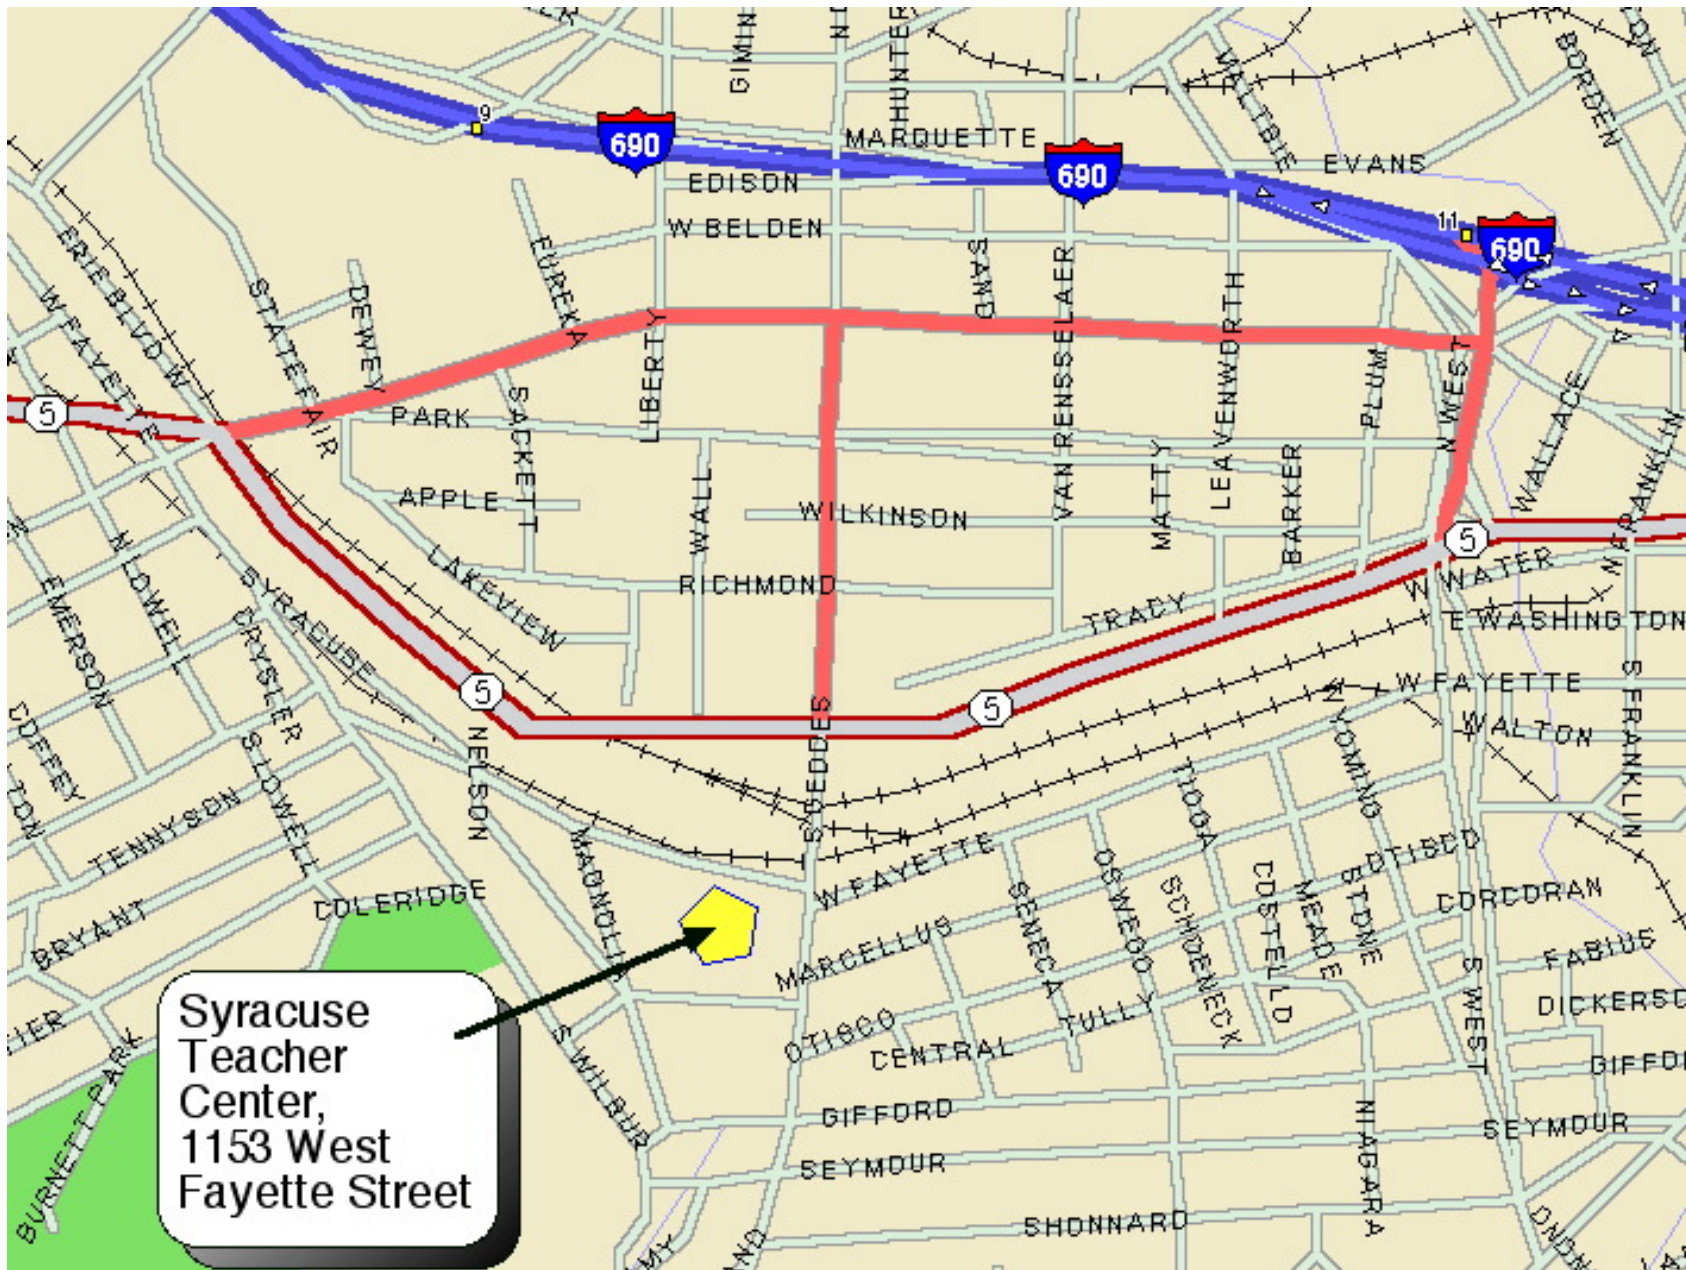

Directions to the Syracuse Teacher Center

From the West:	From the North:
<ul style="list-style-type: none">• Take I-90 to Exit 39• Take 690 East to West Street• Take West Street to the first light, West Fayette Street, and turn right.• The Syracuse Teacher Center is about a half mile up on the left side of the road at 1153 West Fayette Street. The building has a large Syracuse Teacher Center sign. The Teacher Center is on the second floor.	<ul style="list-style-type: none">• Take 81 South to the West St. Franklin St. Exit• Bear right at first light onto West Street• Take West Street to the first light, West Fayette Street, and turn right• The Syracuse Teacher Center is about a half mile up on the left side of the road at 1153 West Fayette Street. The building has a large Teacher Center sign. The Center is on the second floor.
From the East:	From the South:
<ul style="list-style-type: none">• Take I-90 to Exit 34A to 481 South• Take 481 south to 690 West• Continue on 690 to the West Street exit• Take West Street to the first light, West Fayette Street, and turn right• The Syracuse Teacher Center is about a half mile up on the left side of the road at 1153 West Fayette Street. The building has a large Syracuse Teacher Center sign. The Teacher Center is on the second floor.	<ul style="list-style-type: none">• Take 81 North to 690 West• Take the first exit, West Street, immediately on the right• Take West Street to the first light, West Fayette Street, and turn right. <p>The Syracuse Teacher Center is about a half mile up on the left side of the road at 1153 West Fayette Street. The building has a large Syracuse Teacher Center sign. The Teacher Center is on the second floor.</p>

Syracuse
Teacher Center,
1153 West
Fayette Street
Syracuse, NY
13204

Syracuse
Teacher
Center,
1153 West
Fayette Street